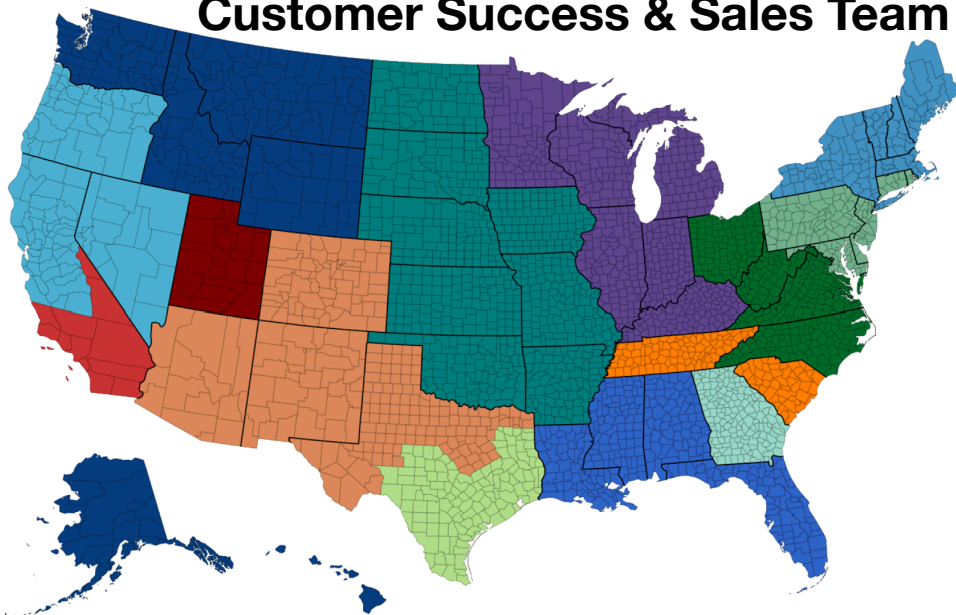

Customer Success & Sales Team

Customer Support

support@youscience.com

Office: 801-653-9356

Toll-Free: 1-800-470-1215

youscience.com

AZ, CO, NM, TX (North)
North Tx Regs 8-12,14,16-19

Adam Pace

Sr. Territory Manager

Britney Miles

Customer Success Manager

AK, HI, ID, MT, WA, WY

Alex Iund

Sr. Territory Manager

DeAnn Phillips

Customer Success Manager

OH, NC, VA, WV

Amy Bradley

Sr. Territory Manager

Curtis Christensen

Customer Success Manager

**CT, DC, DE, MD, NJ,
PA, RI**

Alex Palmer

Territory Manager

Mary Alvarado

Customer Success Manager

CA (North), NV, OR
Northern CA Regions 1-7

Chase McCubbins

Sr. Territory Manager

Chanel Maestas

Customer Success Manager

TX (South)
South Tx Regs 7,13, 15, 20

Grace Walton

Territory Manager

Jasmine Azzinaro

Customer Success Manager

TN, SC

Ivey Harrison

Sr. Territory Manager

Ben Troxler

Customer Success Manager

Utah

Kellie Openshaw

Sr. Territory Manager

Paul Ashby

Customer Success Manager