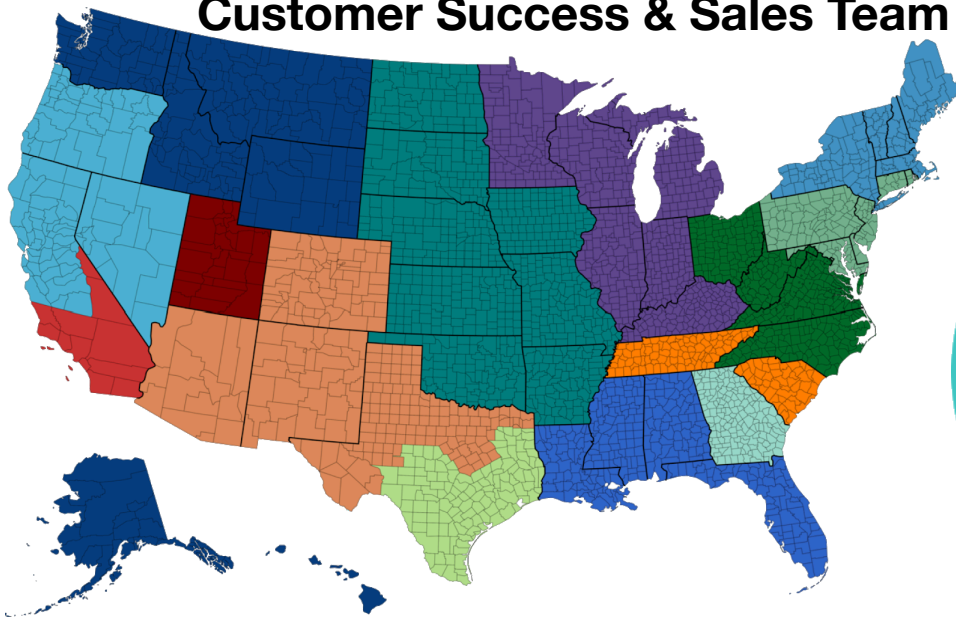

OH, NC, VA, WV

Amy Bradley

Sr. Territory Manager

Curtis Christensen

Customer Success Manager

**CT, DC, DE, MD, NJ,
PA, RI**

Alex Palmer

Territory Manager

Grace Walton

Territory Manager

Jasmine Azzinaro

Customer Success Manager

TN, SC

Ivey Harrison

Sr. Territory Manager

Ben Troxler

Customer Success Manager

Utah

Kellie Openshaw

Sr. Territory Manager

Paul Ashby

Customer Success Manager

Customer Success & Sales Team

<p>Georgia</p>  <p>Lisa Palmer Sr. Territory Manager</p>  <p>Gayle Seaton Customer Success Manager</p>	<p>AR, KS, IA, MO, ND, NE, OK, SD</p>  <p>Marisa Littlefield Sr. Territory Manager</p>  <p>Abby Bockenstedt Customer Success Manager</p>	<p>CA (South) Southern CA Regions 8-11</p>  <p>Marvin Thompson Sr. Territory Manager</p>  <p>Matt Gagon Customer Success Manager</p>	<p>AL, FL, LA, MS</p>  <p>Milea Hanner Sr. Territory Manager</p>  <p>Jasmine Azzinaro Customer Success Manager</p>
<p>MA, ME, NH, NY, VT</p>  <p>Richard Harris Sr. Territory Manager</p>  <p>Melissa Christiansen Customer Success Manager</p>	<p>IL, IN, KY, MI, MN, WI</p>  <p>Art Maxwell Territory Manager</p>  <p>Jace Christensen Customer Success Manager</p>	 <p>Becky White Director of Higher Education</p>	 <p>Matt Baumgartner Director of Workforce Development</p>
		 <p>Tonya Jones Higher Ed Customer Success</p>	 <p>Trevor Perkins National Sales Director</p>